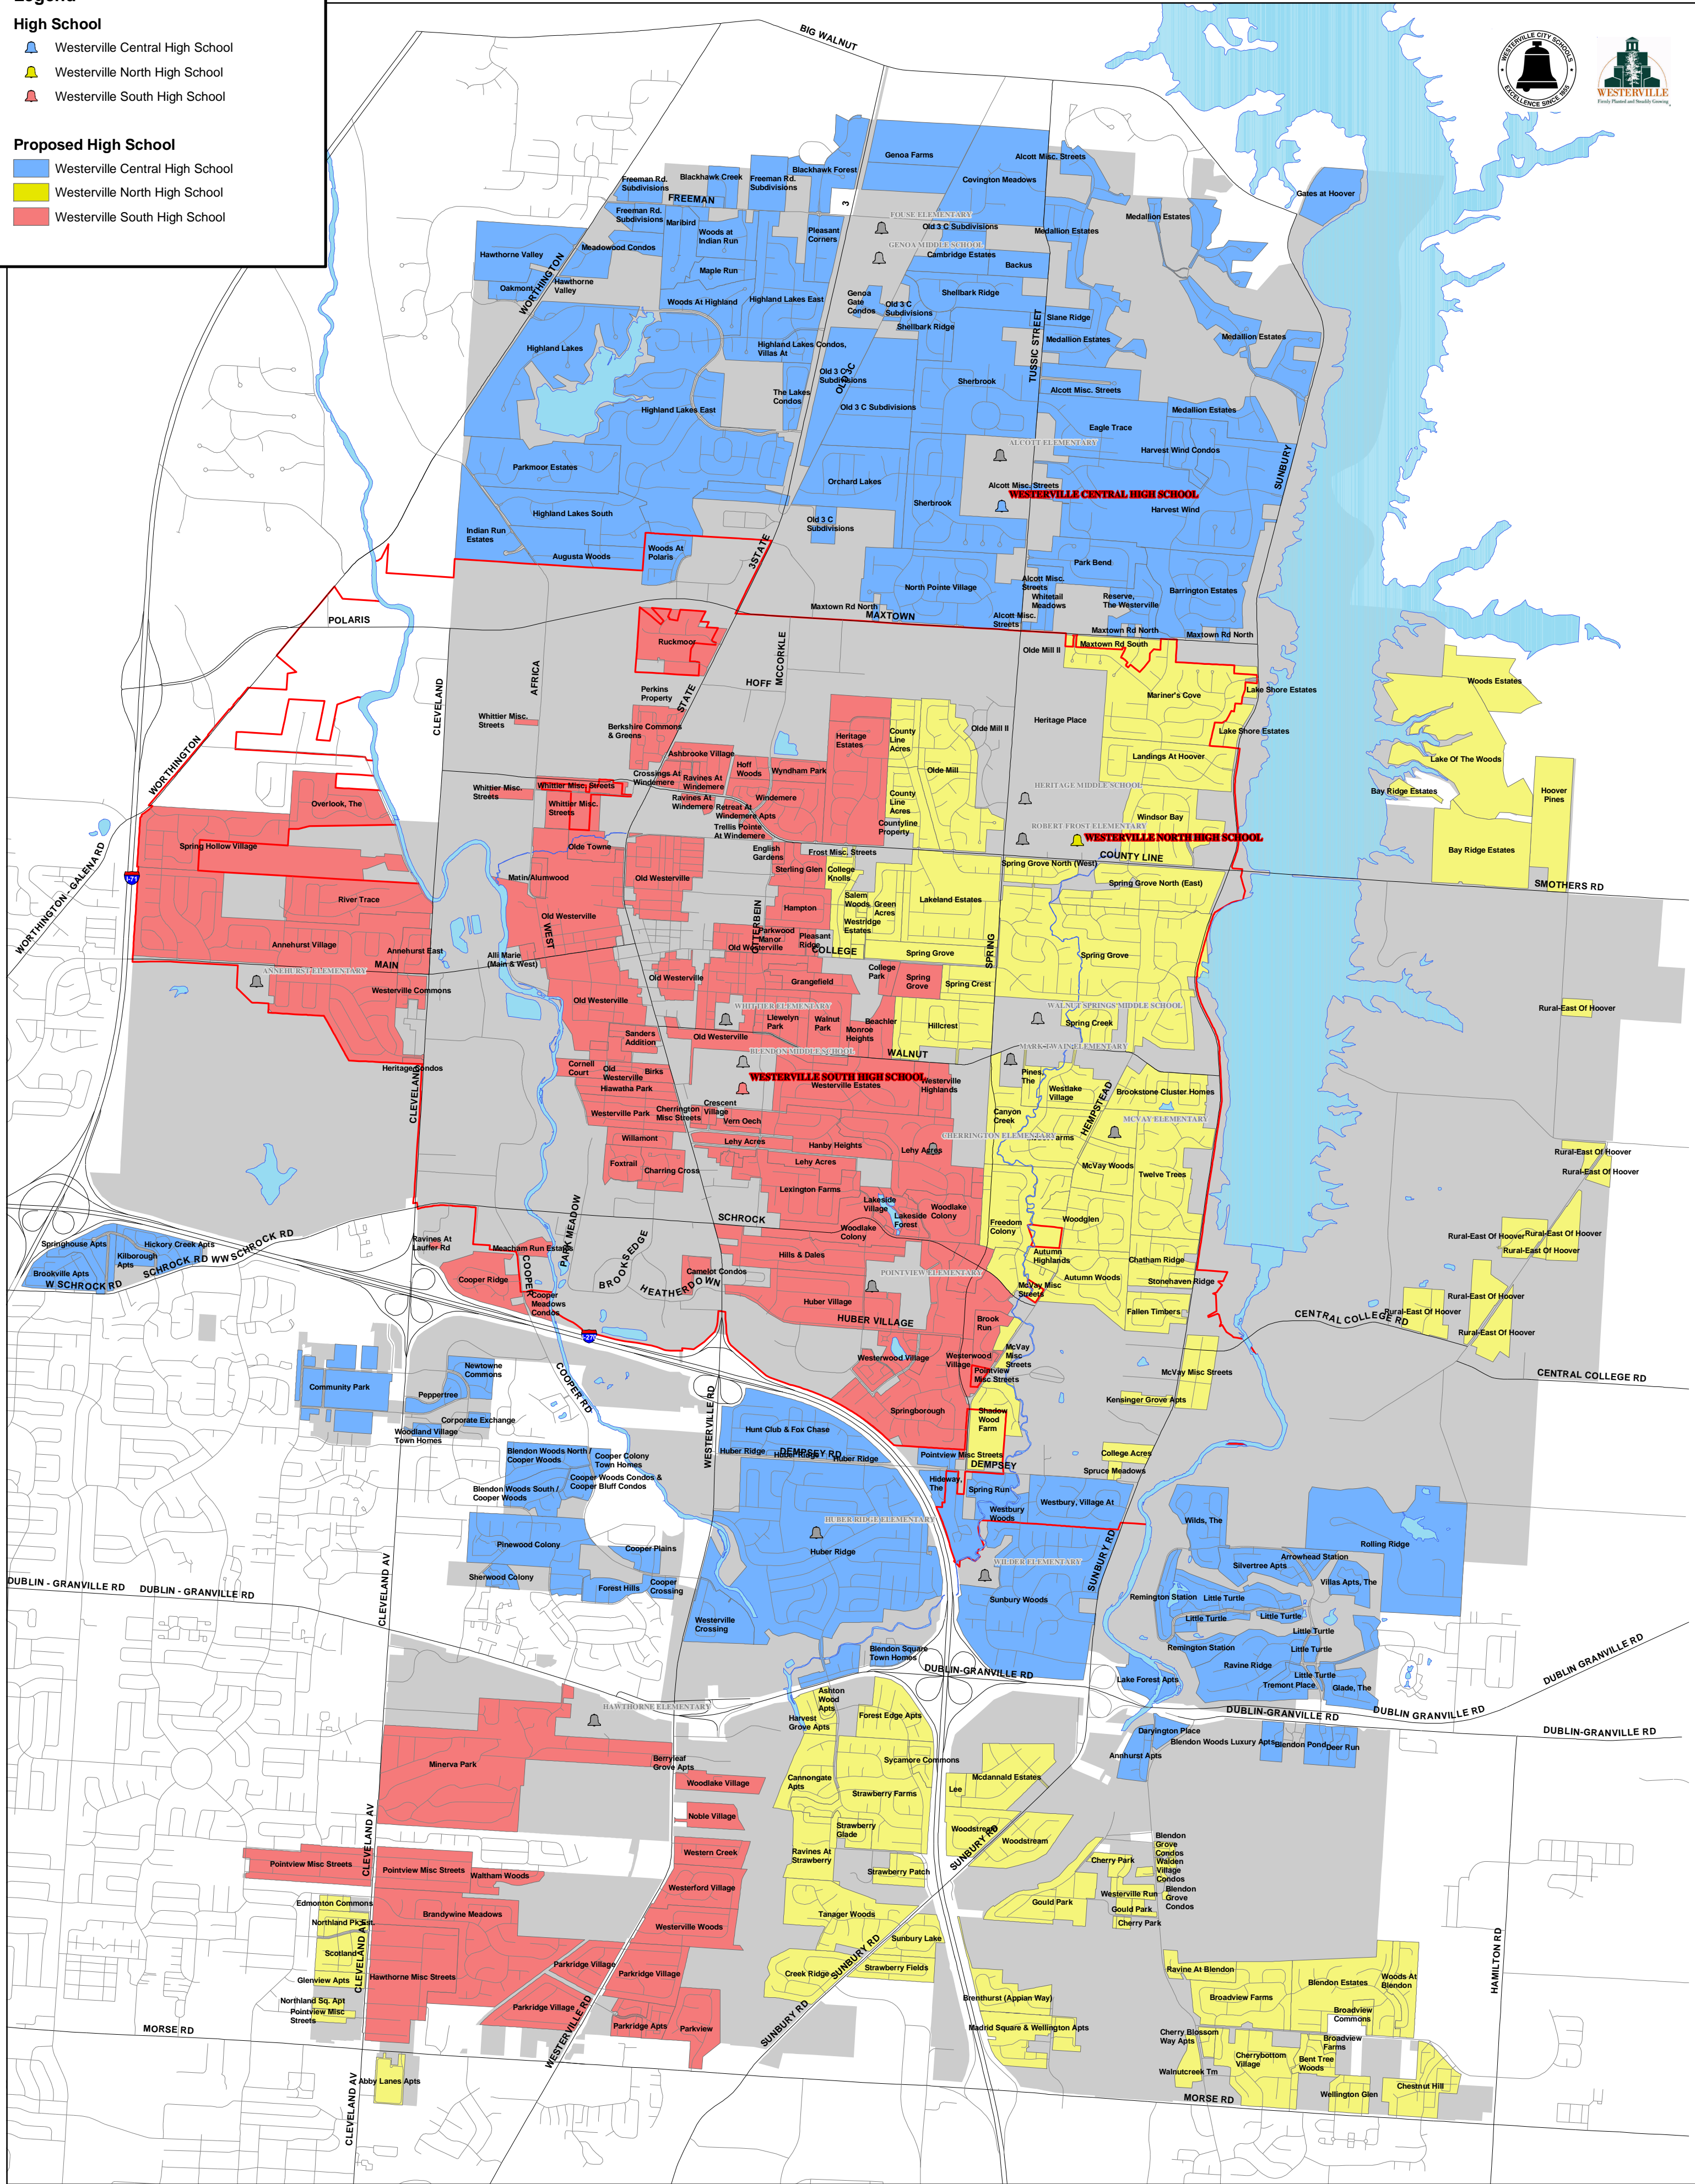

# WESTERVILLE CITY SCHOOLS High School Redistricting

Adopted Plan  
9 thru 12

**Legend**

**High School**

- Westerville Central High School
- Westerville North High School
- Westerville South High School

**Proposed High School**

- Westerville Central High School
- Westerville North High School
- Westerville South High School

The information from which this map was compiled is constantly being updated and is subject to change. The information has been compiled from various sources, which we believe to be reliable. However, we do not warrant this information.