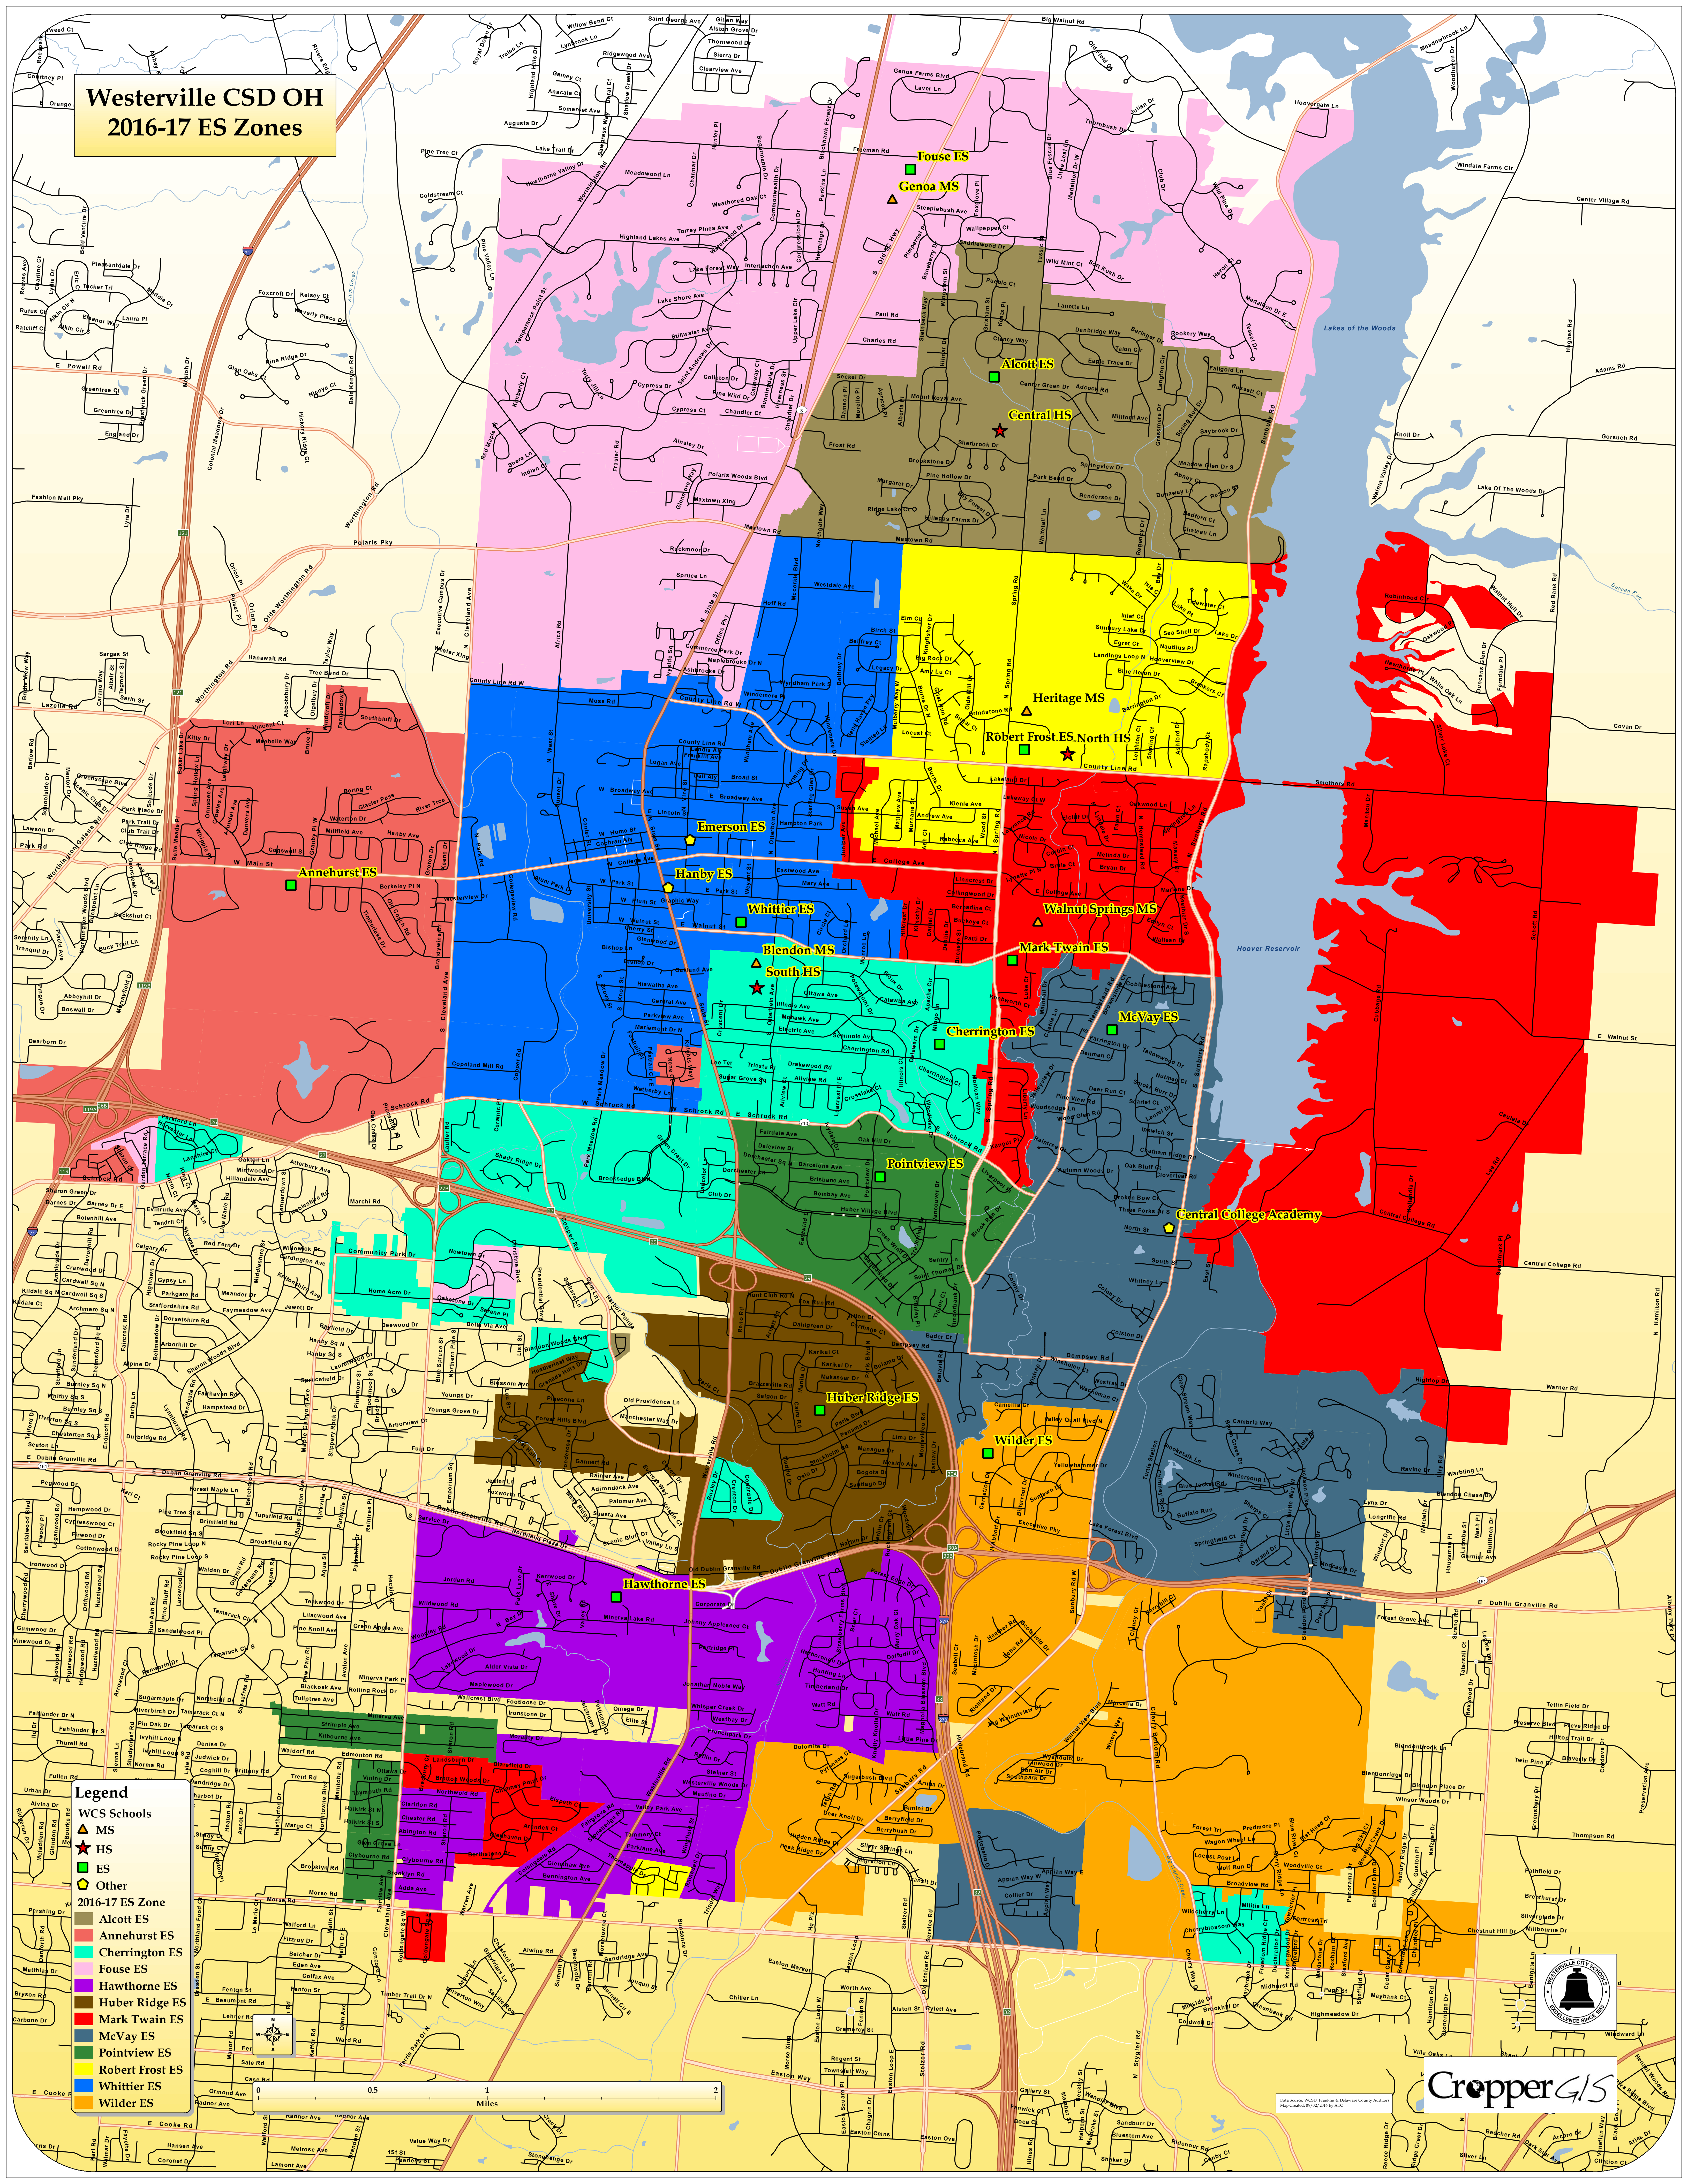

Westerville CSD OH 2016-17 ES Zones

- Legend**
- WCS Schools
 - MS (Middle School) - Triangle symbol
 - HS (High School) - Star symbol
 - ES (Elementary School) - Square symbol
 - Other - Circle symbol
 - 2016-17 ES Zone
 - Alcott ES
 - Annehurst ES
 - Cherrington ES
 - Fouse ES
 - Hawthorne ES
 - Huber Ridge ES
 - Mark Twain ES
 - McVay ES
 - Pointview ES
 - Robert Frost ES
 - Whittier ES
 - Wilder ES

0 0.5 1 2 Miles

CropperGIS

Map Source: WCS GIS, Esri, and Columbus County Auditor
Map Version: 06/12/2016 by ASB