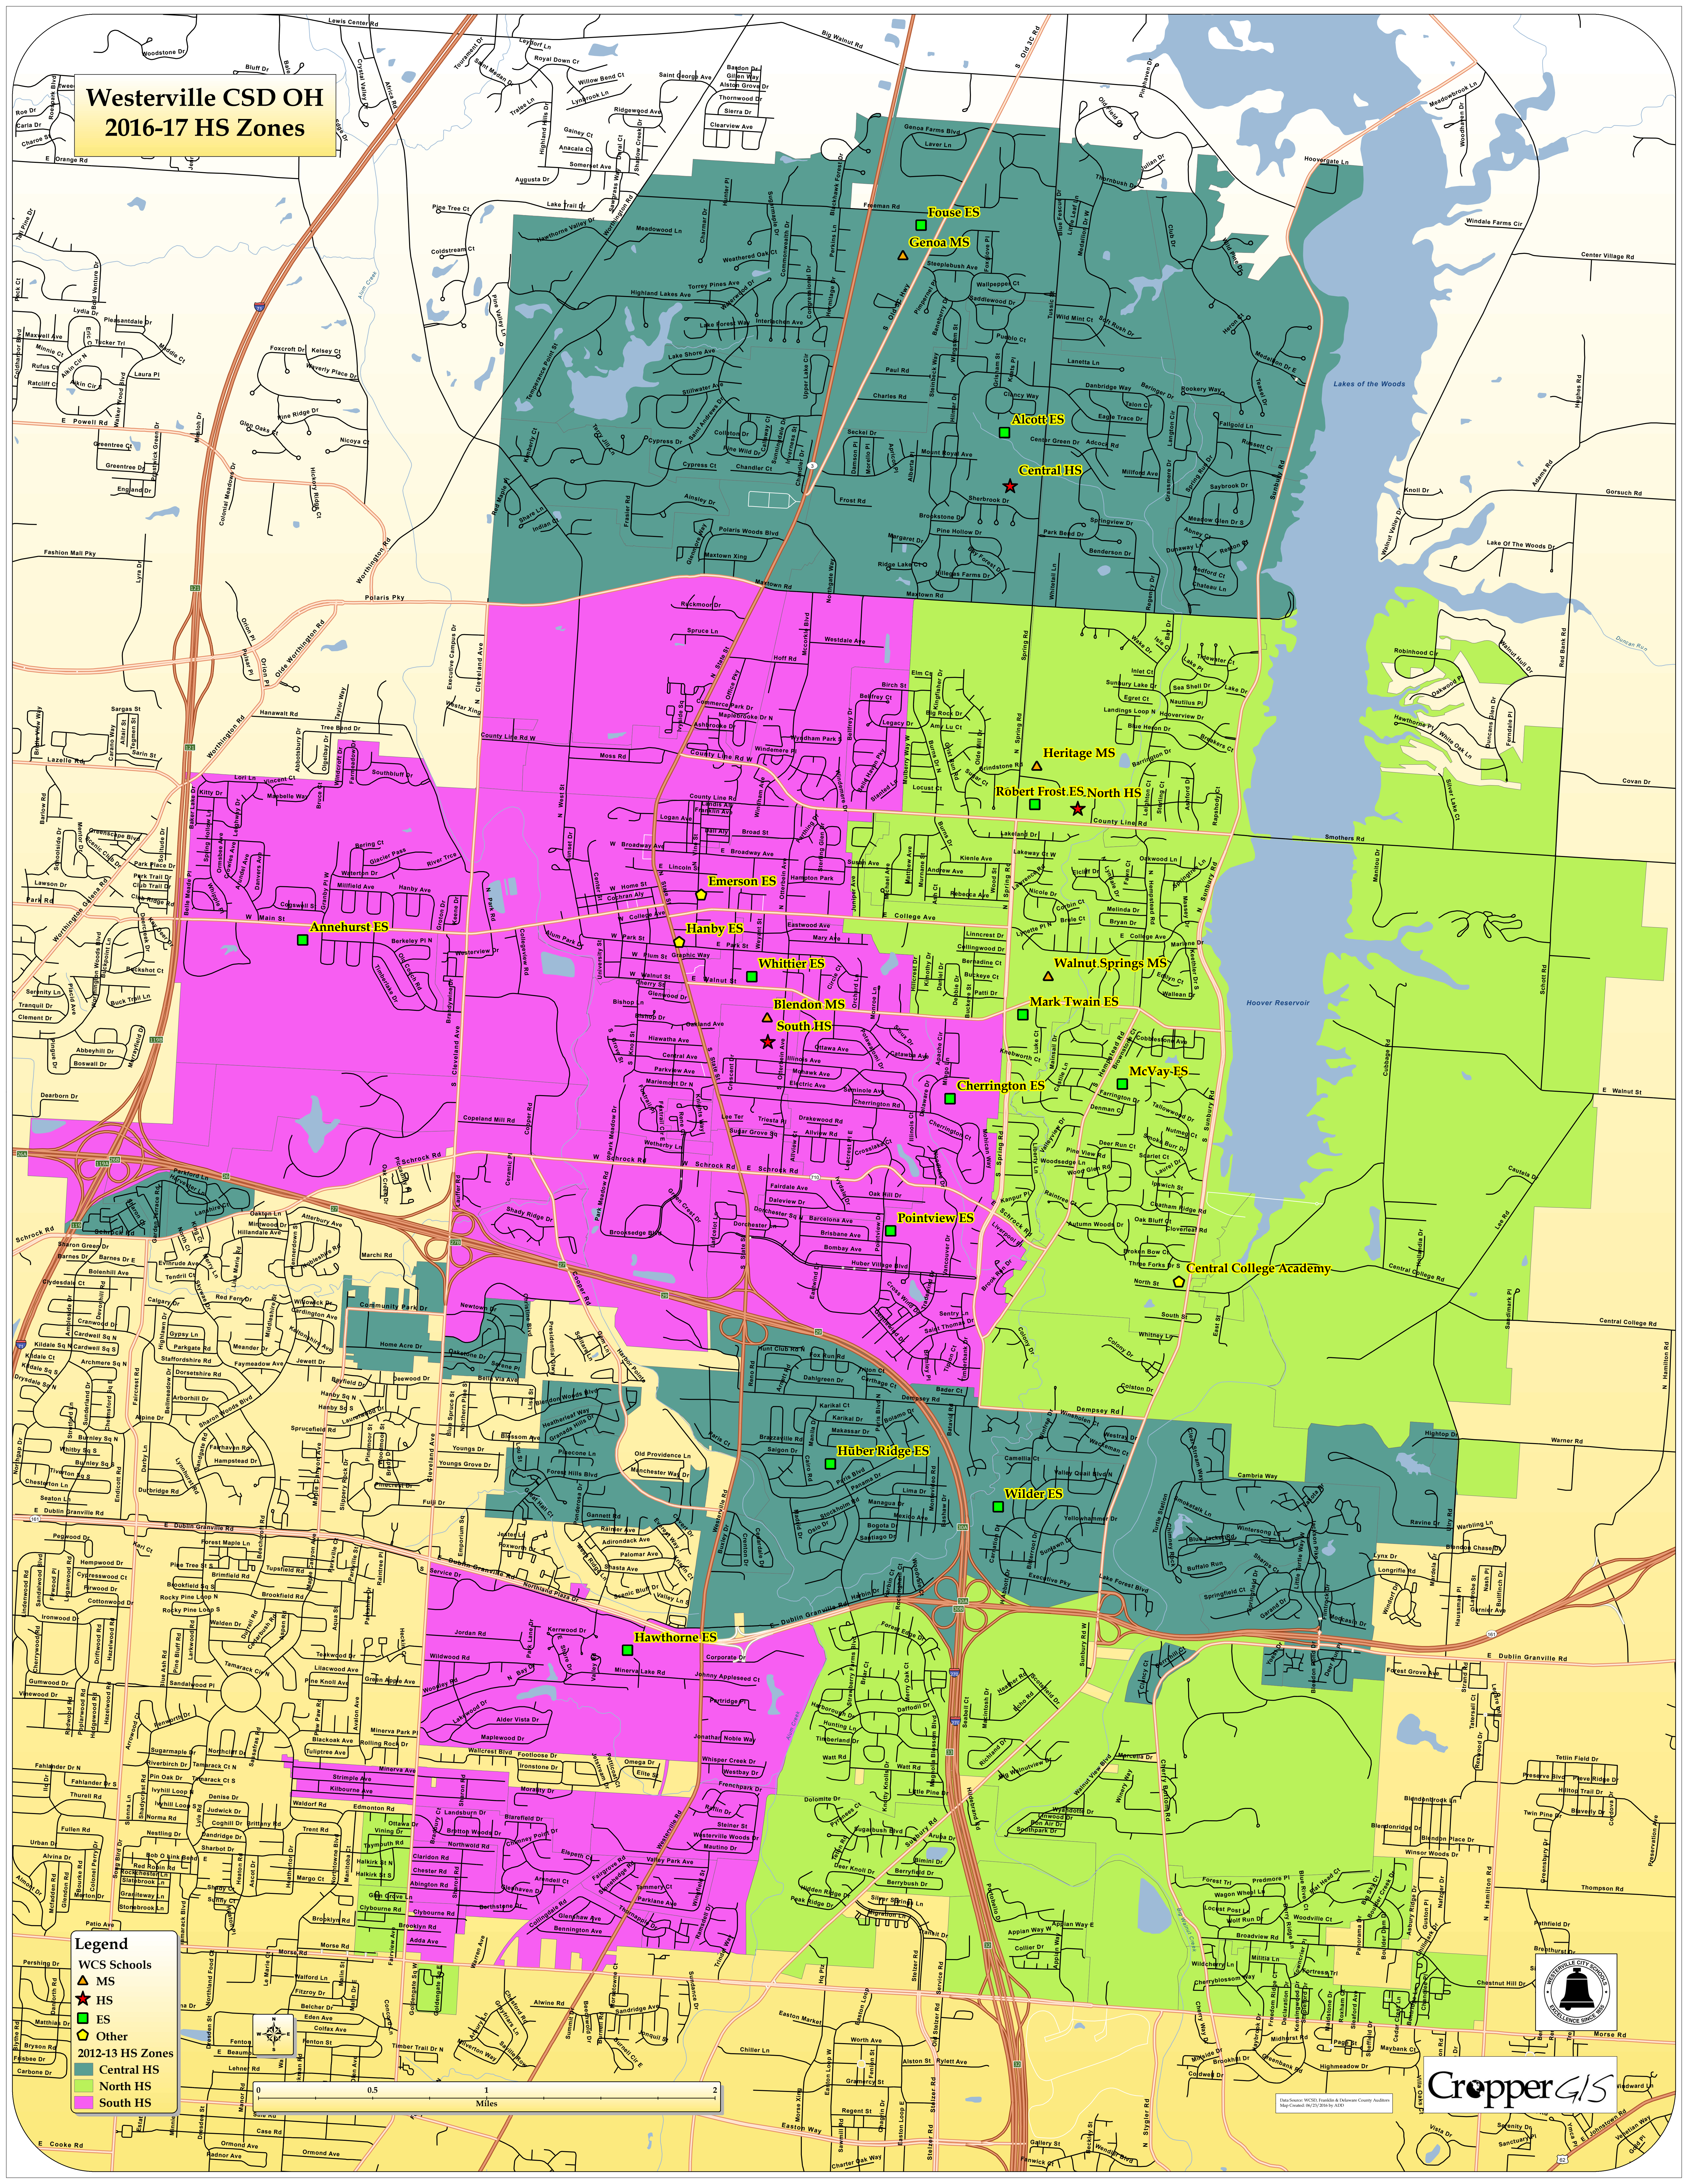

Westerville CSD OH 2016-17 HS Zones

Legend

- WCS Schools
- MS
- HS
- ES
- Other

2012-13 HS Zones

- Central HS
- North HS
- South HS

CropperGIS