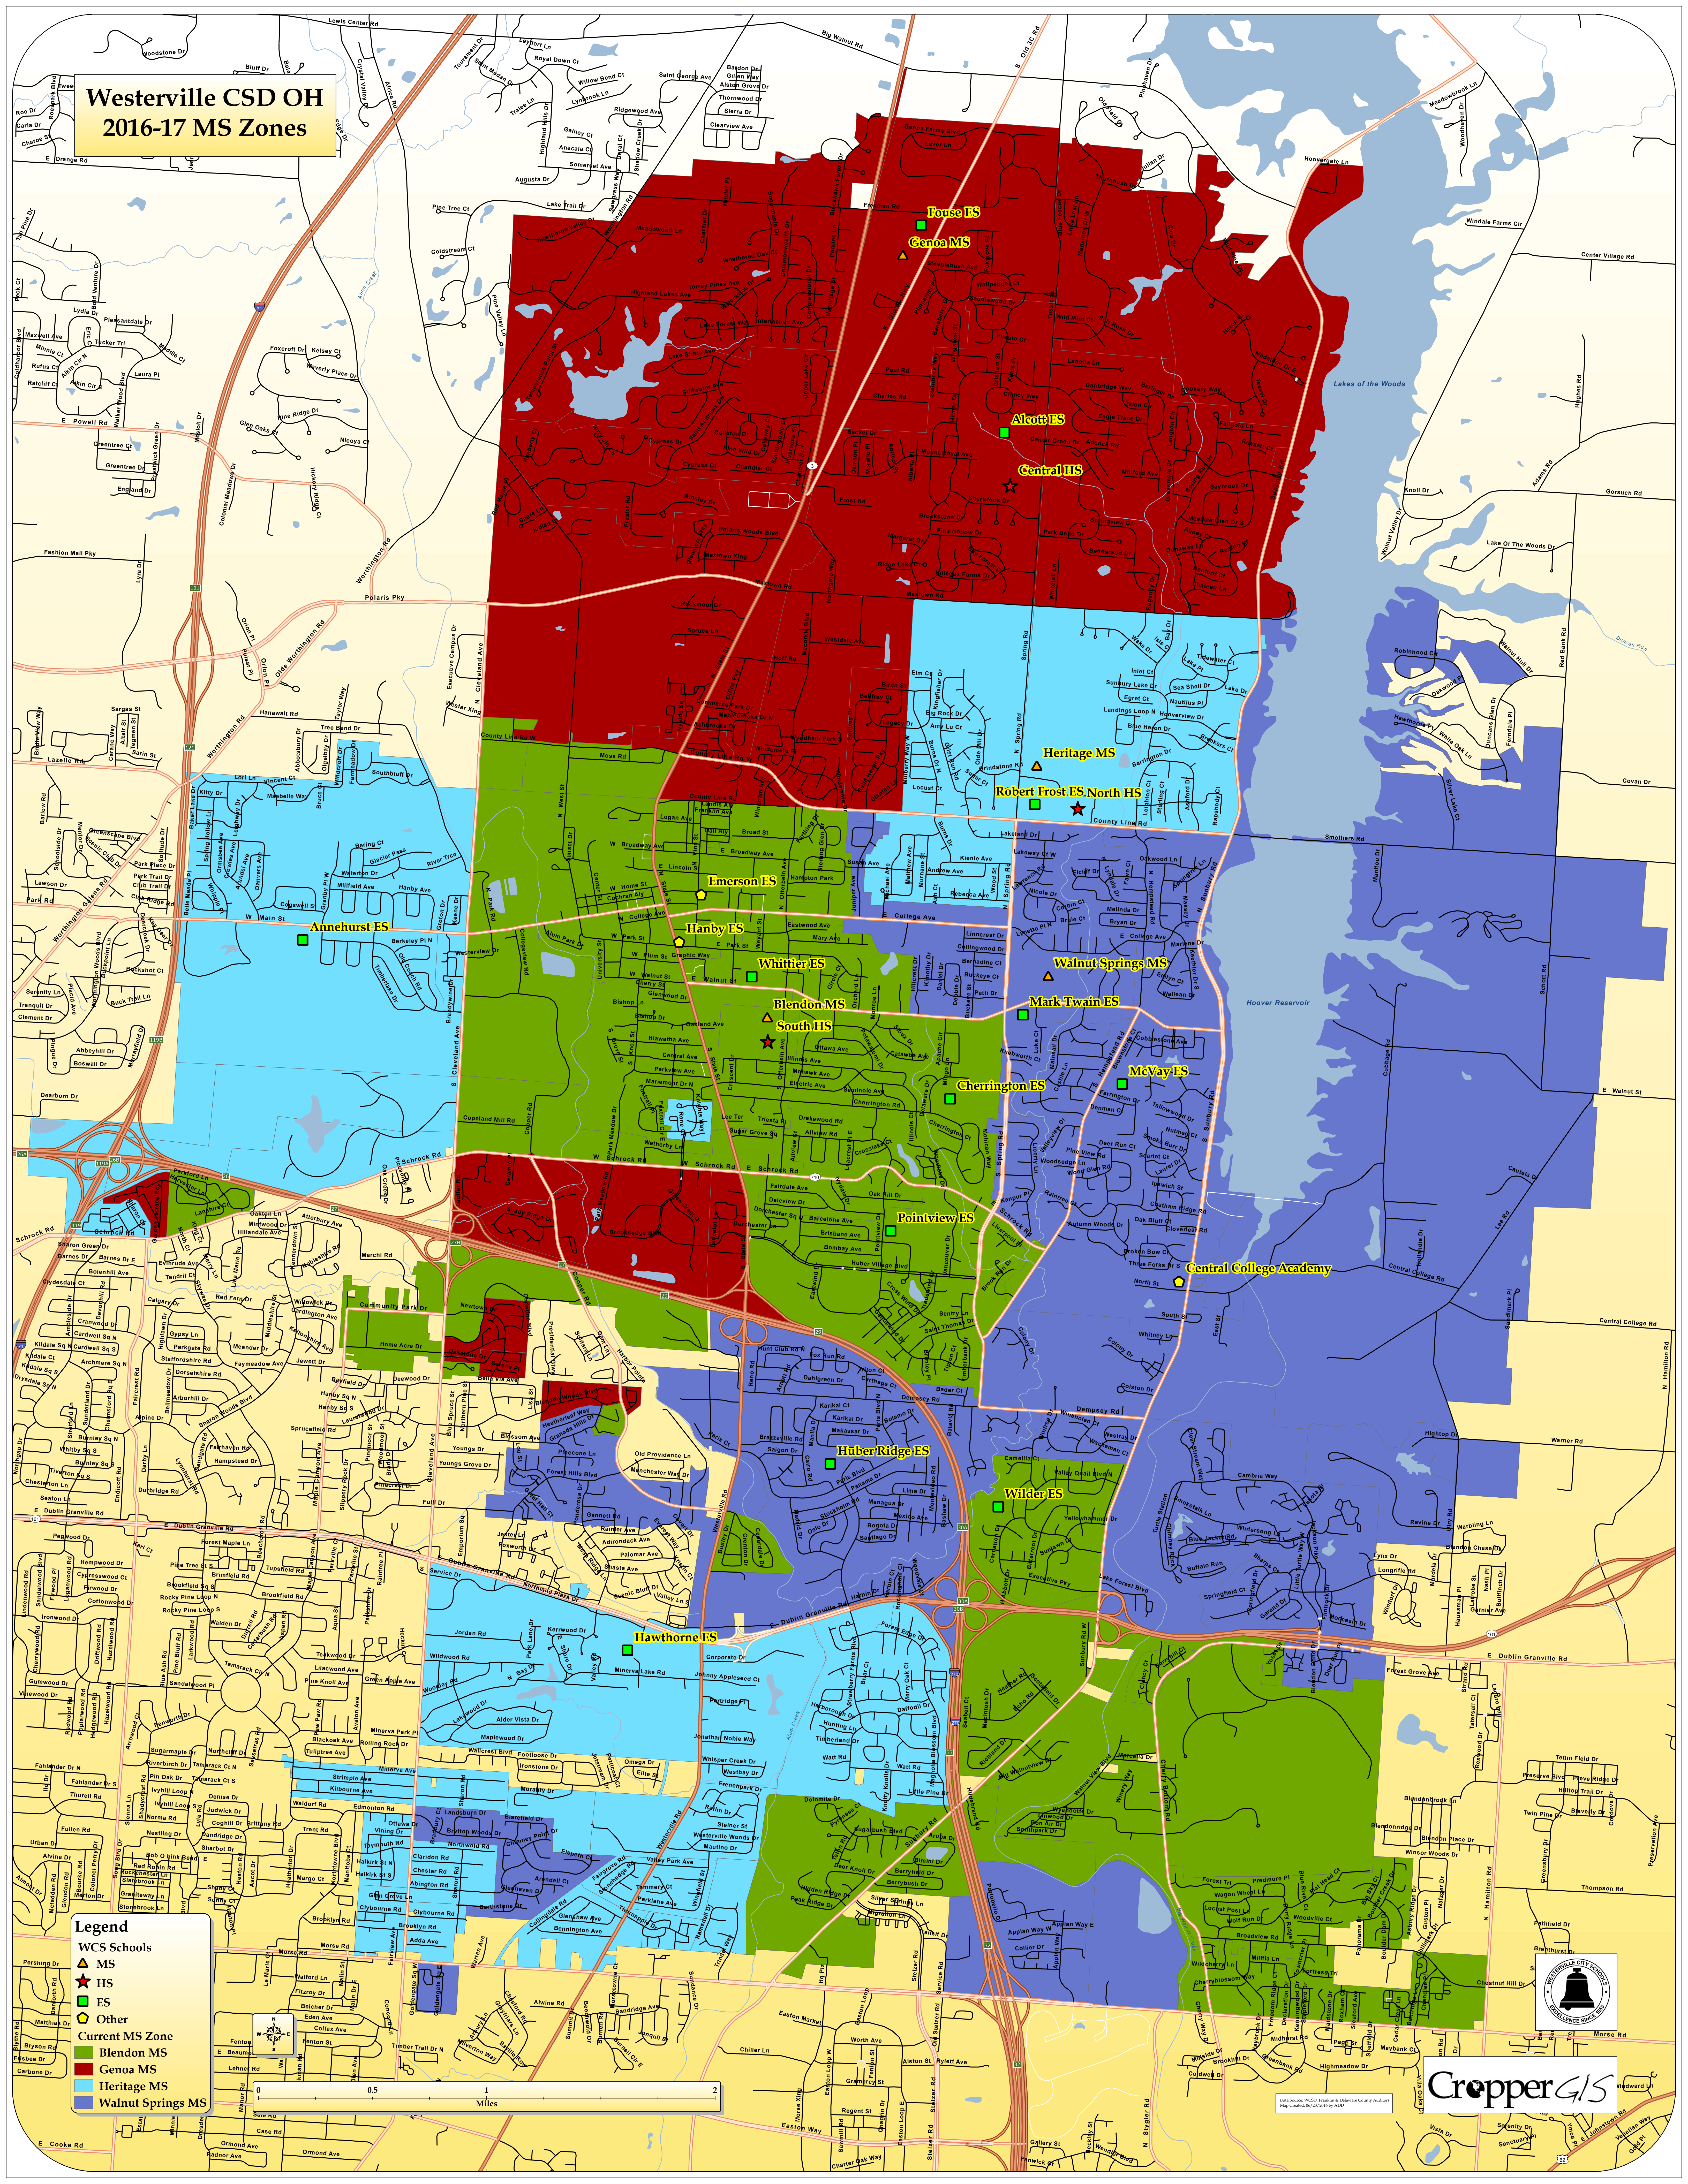

Westerville CSD OH 2016-17 MS Zones

Legend

- WCS Schools
- MS
- HS
- ES
- Other
- Current MS Zone
- Blendon MS
- Genoa MS
- Heritage MS
- Walnut Springs MS

CropperGIS

Map Source: GIS, Inc. and Esri. © 2016. All Rights Reserved. Map Updated: 10/23/2016. ASD