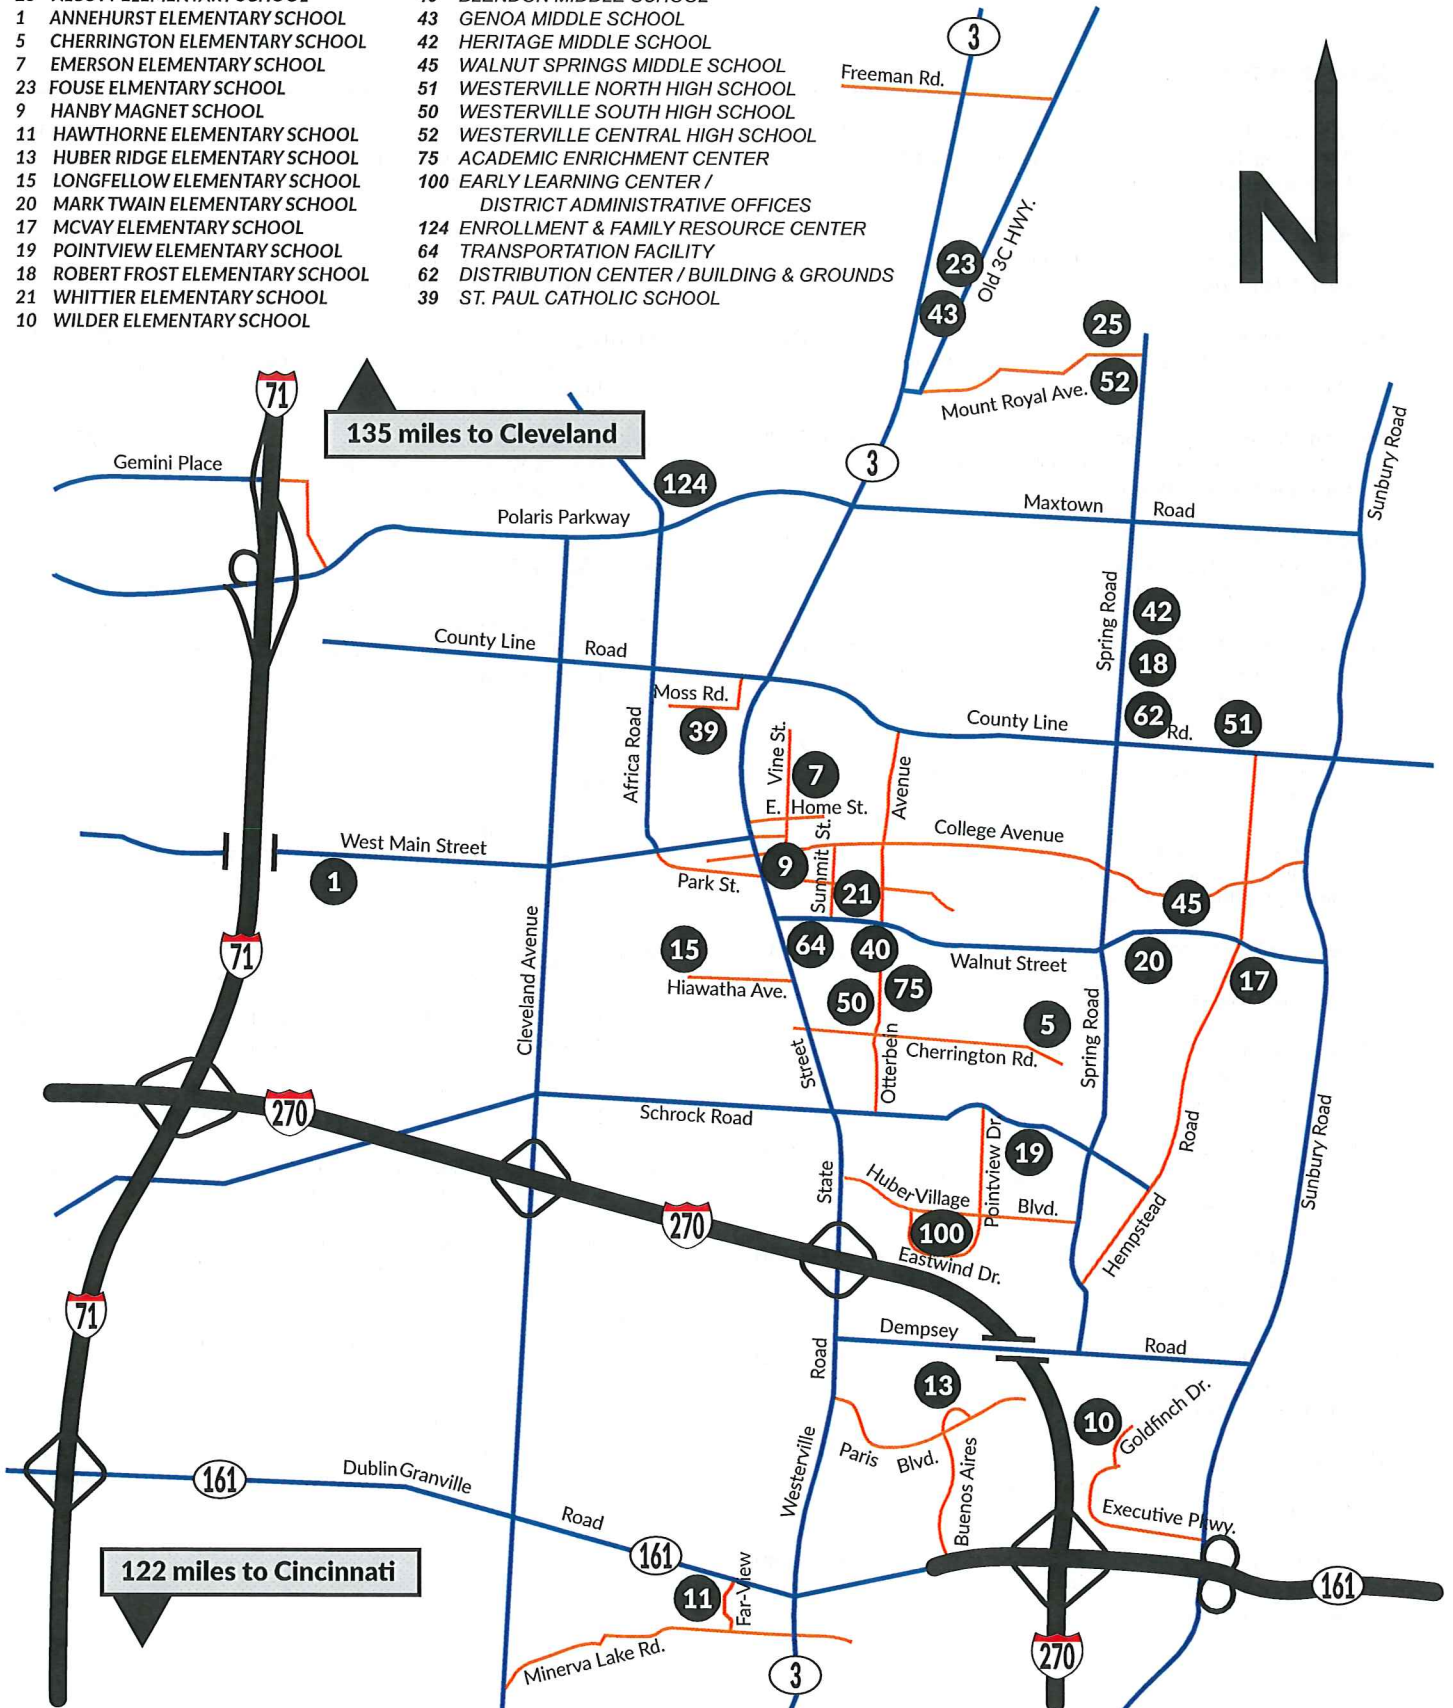

## District Map

- |                                   |   |
|-----------------------------------|---|
| 25 ALCOTT ELEMENTARY SCHOOL       | 40 BLENDON MIDDLE SCHOOL                    |
| 1 ANNEHURST ELEMENTARY SCHOOL     | 43 GENOA MIDDLE SCHOOL                      |
| 5 CHERRINGTON ELEMENTARY SCHOOL   | 42 HERITAGE MIDDLE SCHOOL                   |
| 7 EMERSON ELEMENTARY SCHOOL       | 45 WALNUT SPRINGS MIDDLE SCHOOL             |
| 23 FOUSE ELEMENTARY SCHOOL        | 51 WESTERVILLE NORTH HIGH SCHOOL            |
| 9 HANBY MAGNET SCHOOL             | 50 WESTERVILLE SOUTH HIGH SCHOOL            |
| 11 HAWTHORNE ELEMENTARY SCHOOL    | 52 WESTERVILLE CENTRAL HIGH SCHOOL          |
| 13 HUBER RIDGE ELEMENTARY SCHOOL  | 75 ACADEMIC ENRICHMENT CENTER               |
| 15 LONGFELLOW ELEMENTARY SCHOOL   | 100 EARLY LEARNING CENTER /                 |
| 20 MARK TWAIN ELEMENTARY SCHOOL   | DISTRICT ADMINISTRATIVE OFFICES             |
| 17 MCVAY ELEMENTARY SCHOOL        | 124 ENROLLMENT & FAMILY RESOURCE CENTER     |
| 19 POINTVIEW ELEMENTARY SCHOOL    | 64 TRANSPORTATION FACILITY                  |
| 18 ROBERT FROST ELEMENTARY SCHOOL | 62 DISTRIBUTION CENTER / BUILDING & GROUNDS |
| 21 WHITTIER ELEMENTARY SCHOOL     | 39 ST. PAUL CATHOLIC SCHOOL                 |
| 10 WILDER ELEMENTARY SCHOOL       |   |

## District Address List